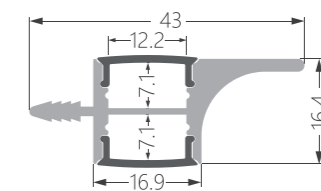

K60

PMMA opal matte cover
PMMA semi-clear cover
PMMA clear cover
PC diffused cover
PC black cover