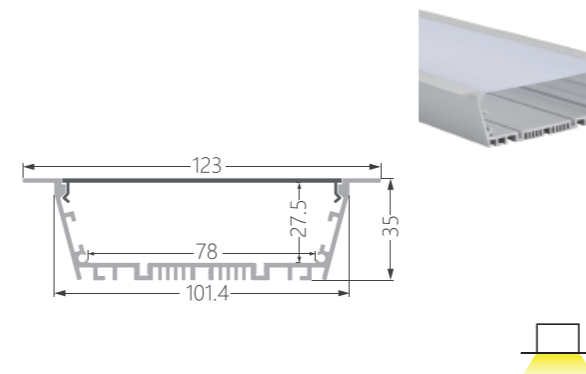

PC diffused cover

KN50