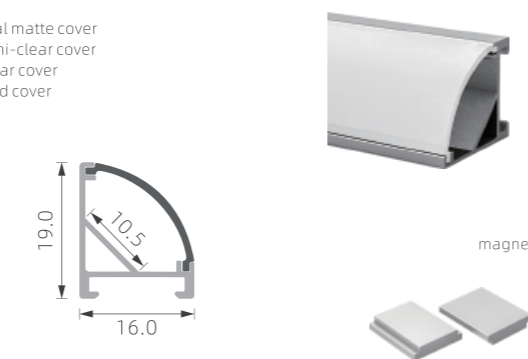

PMMA opal matte cover
PMMA semi-clear cover
PMMA clear cover
PC diffused cover

KM18

PMMA opal matte cover
PMMA semi-clear cover
PMMA clear cover
PC diffused cover