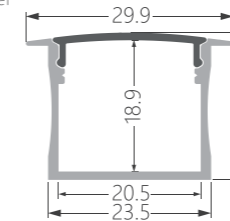

K54

PMMA opal matte cover
PMMA semi-clear cover
PMMA clear cover
PC diffused cover
PC black cover