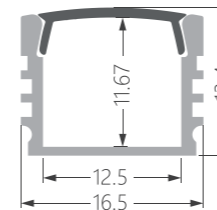

KL1

PMMA opal matte cover
PMMA semi-clear cover
PMMA clear cover
PC diffused cover
PC black cover