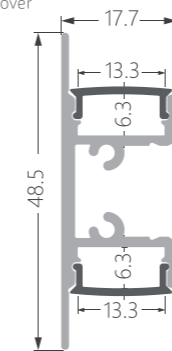

K57

PMMA opal matte cover
PMMA semi-clear cover
PMMA clear cover
PC diffused cover
PC black cover