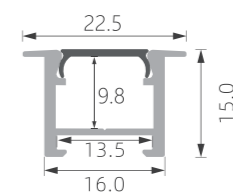

magnet

KM12

PC diffused cover