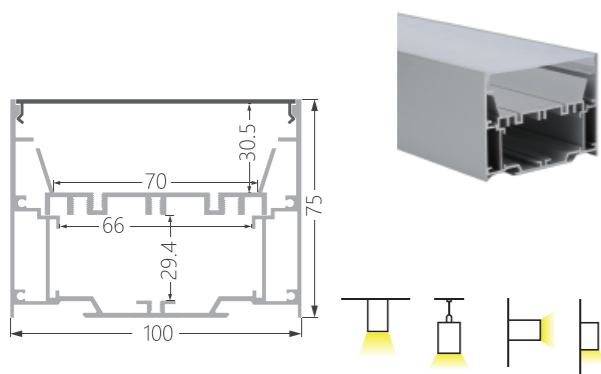

PC diffused cover

KN44