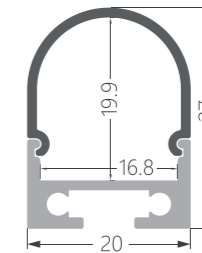

PC diffused cover

K31