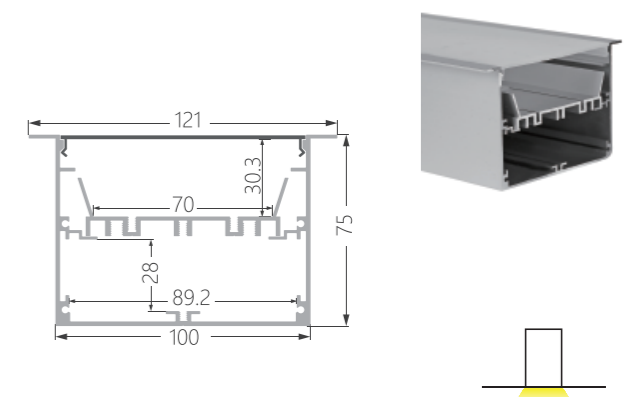

PC diffused cover

KN49