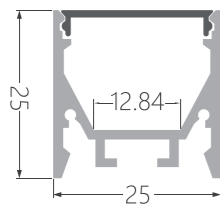

K93

K92

PC diffused cover

New

PC diffused cover