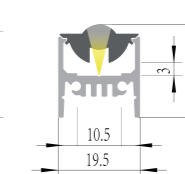

KA28-30°

KA28-10°