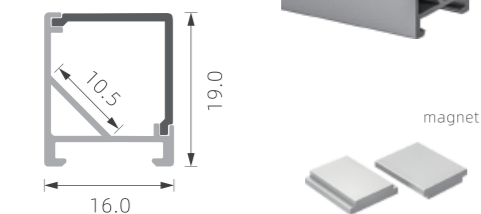

■ Silver ■ Black □ White

PC diffused cover

PMMA opal matte cover
PMMA semi-clear cover
PMMA clear cover
PC diffused cover
PC black cover

PMMA opal matte cover
PMMA semi-clear cover
PMMA clear cover
PC diffused cover
PC black cover

PMMA opal matte cover
PMMA semi-clear cover
PMMA clear cover
PC diffused cover

PMMA opal matte cover
PMMA semi-clear cover
PMMA clear cover
PC diffused cover

Ferro-alloy Fixing holder
304 Stainless Steel strip

Aluminum Fixing holder
202 Stainless Steel strip with black PVC

■ Silver ■ Black □ White

Standard size for diameter D: 600mm/900mm/1270mm/1800mm
The diameter of the arc track can be customized as required

PC diffused cover

PC diffused cover