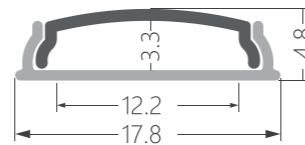

■ Silver ■ Black □ White

PC diffused cover

New

PC diffused cover