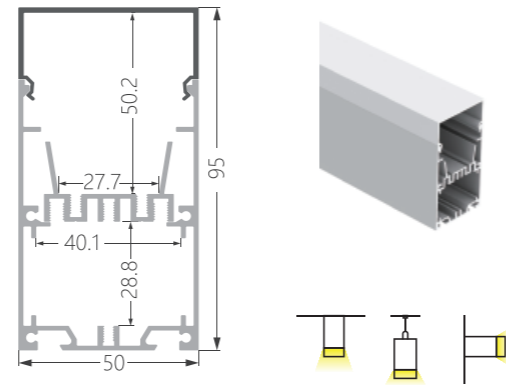

PC diffused cover