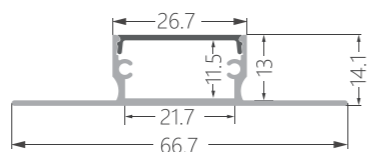

K16

PMMA opal matte cover
PMMA semi-clear cover
PMMA clear cover
PC diffused cover

K8-1