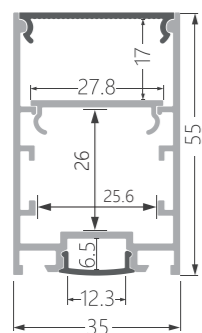

PC diffused cover

KN61