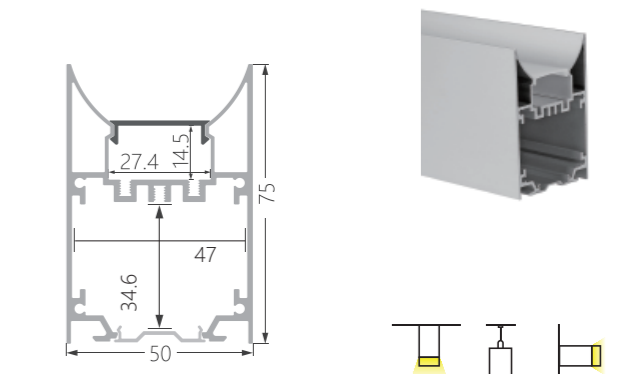

PC diffused cover

KN53