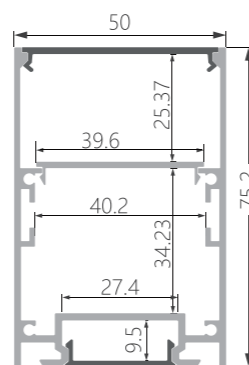

KN60

PC diffused cover

KN62