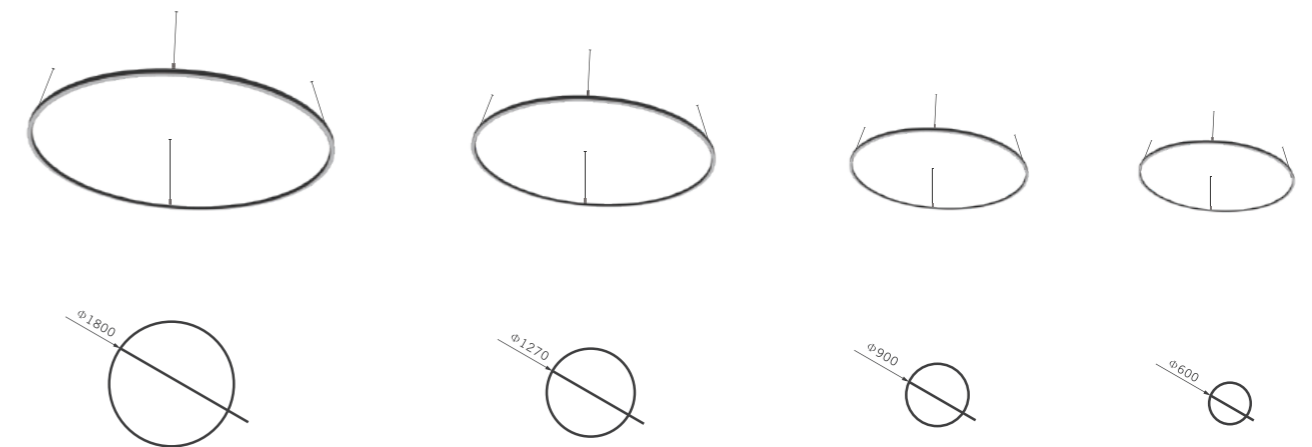

SK1

Aluminum Fixing holder
202 Stainless Steel strip with black PVC

SK2

■ Silver ■ Black □ White

Standard size for diameter D: 600mm/900mm/1270mm/1800mm
The diameter of the arc track can be customized as required