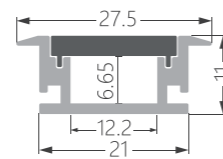

K48

PC diffused cover