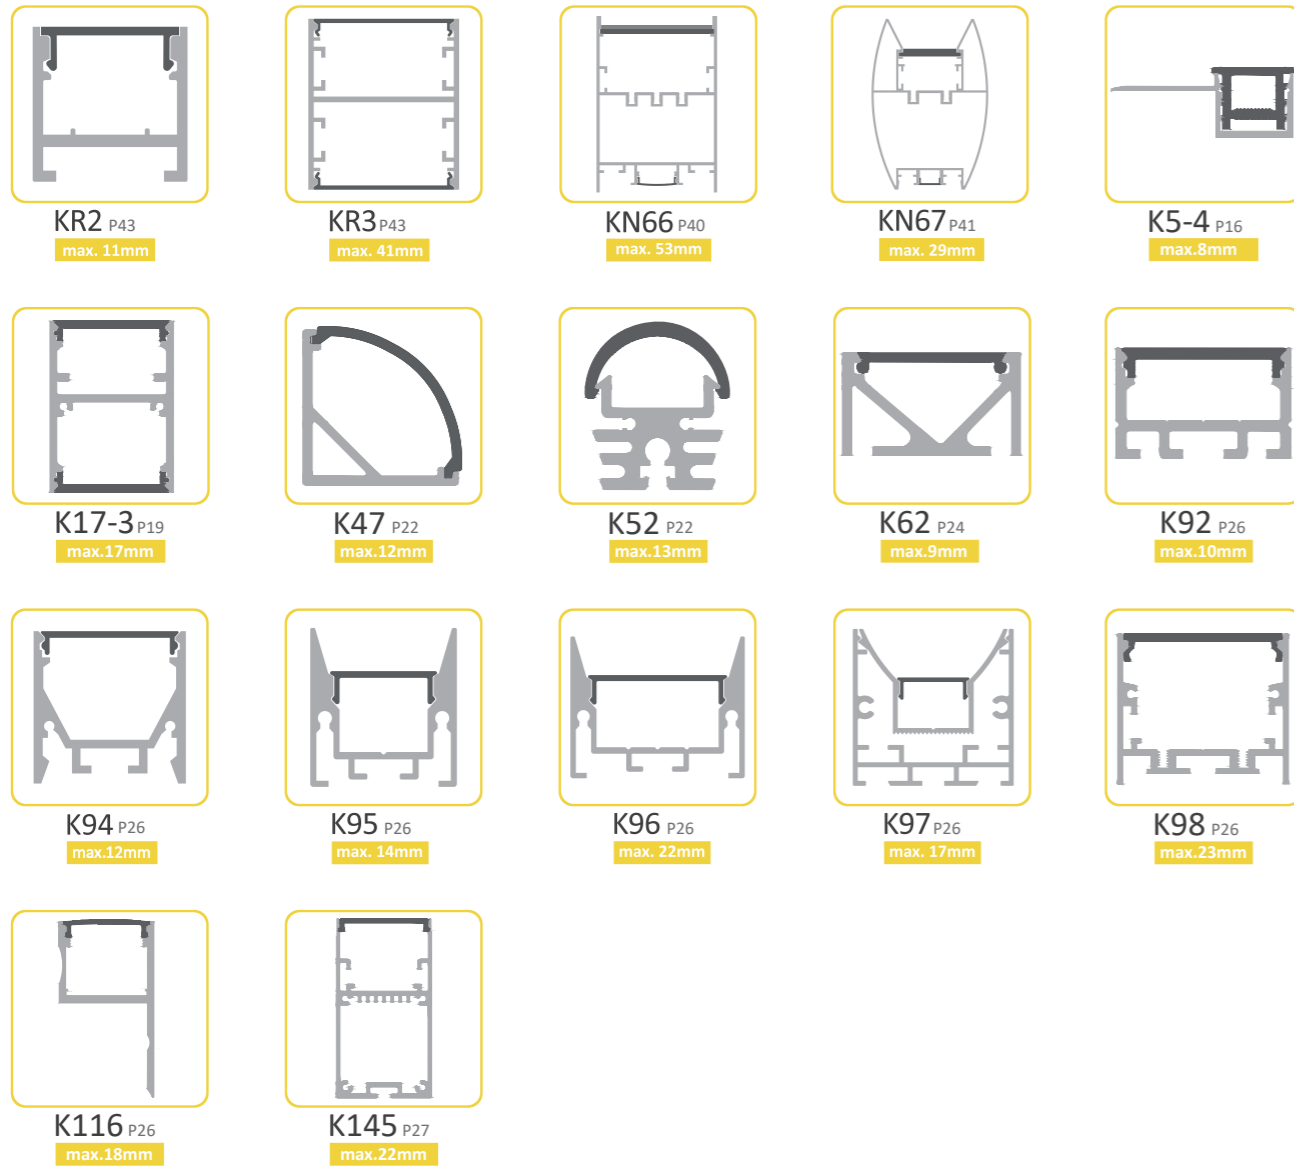

KM13_{P41}
max. 13mm

KM14_{P42}
max. 13mm

KM15_{P42}
max. 12mm

KM16_{P42}
max. 12mm

KM18_{P42}
max. 10mm

KM19_{P42}
max. 10mm

■ Silver ■ Black □ White

■ Silver ■ Black □ White