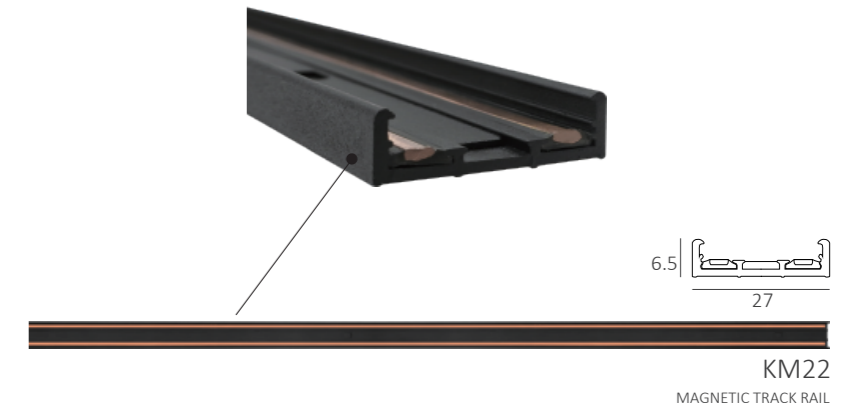

CABINET LIGHT SYSTEM

LED : 2835/2216

POWER : 2.4W-12W

CCT : 2700K 3000K 3500K 4000K 5000K 6000K

aluminium profile+Silicon(KB2-KB7)
pc diffuser(KB1/KB8)oxidated in gray or black

				KB1 Recessed Installation
				KB2 Recessed Installation
				KB3 Recessed Installation
				KB4 Surface decoration
				KB5 Recessed Installation
				KB6 Recessed Installation
				KB7 Recessed Installation
				KB8 Recessed Installation
				KB10 Recessed Installation
				KB11 Recessed Installation

ULTRATHIN MAGNETIC TRACK LIGHT SYSTEM

KM22
MAGNETIC TRACK RAIL

Driver-track electric connector	Linear connector	L-connector 01	T-connector 02
T-connector	X-connector	End cap	Driver