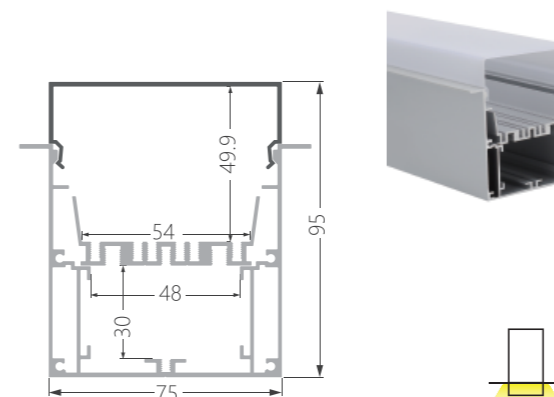

KN46

PC diffused cover

KN48