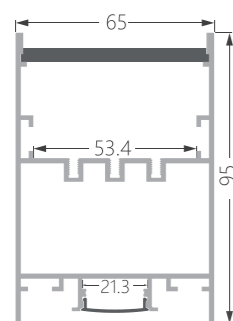

KN66

PC diffused cover
Lens

New