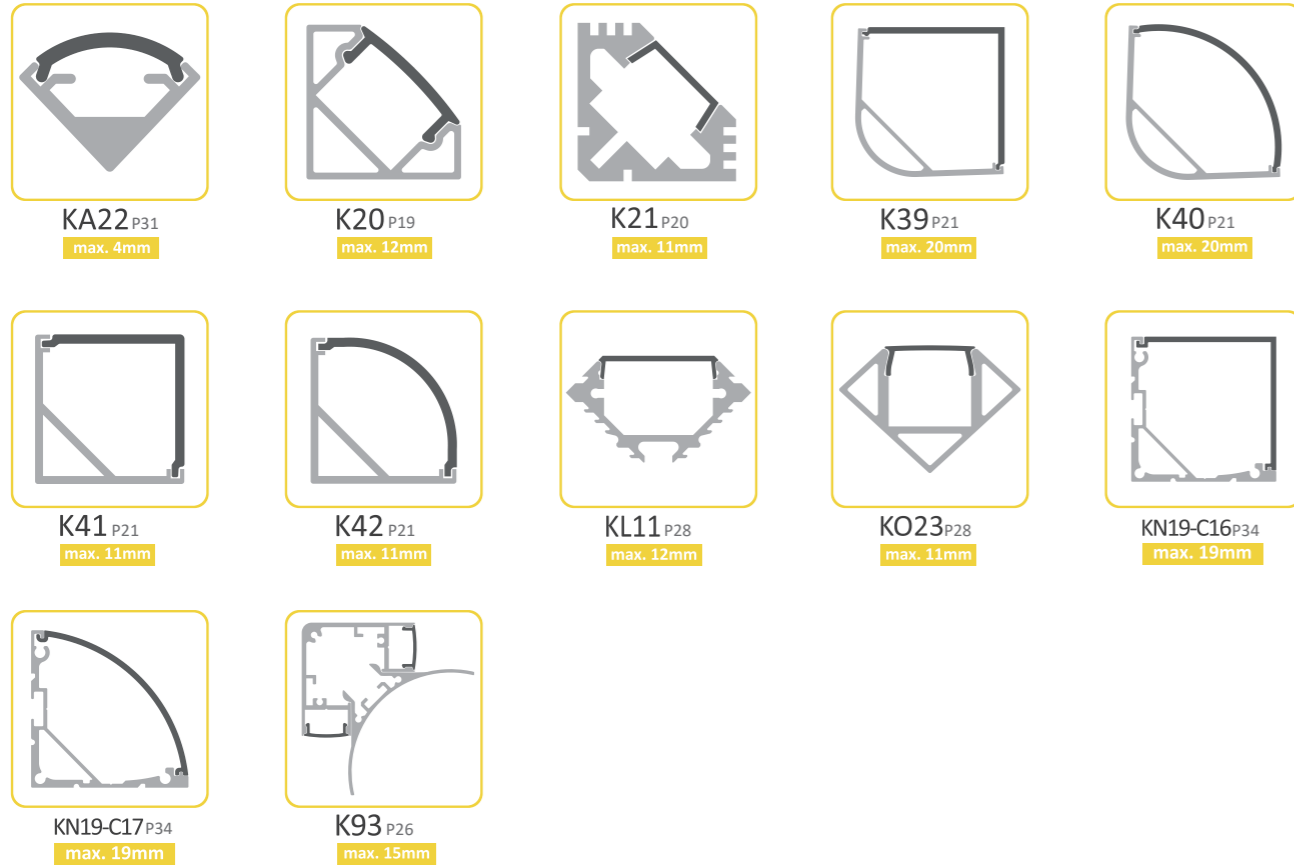

KA28 P31
max. 10mm

KA28 P31
max. 10mm

KA36 P32
max. 24mm

REGULAR PROFILE

CORNER PROFILE

PLASTER-IN PROFILE

WALL/FLOOR/STEP PROFILE

K4 P15
max. 13mm