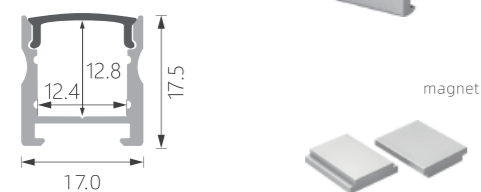

■ Silver ■ Black □ White

PC diffused cover

PMMA opal matte cover
PMMA semi-clear cover
PMMA clear cover
PC diffused cover
PC black cover

PMMA opal matte cover
PMMA semi-clear cover
PMMA clear cover
PC diffused cover
PC black cover

KM16

PMMA opal matte cover
PMMA semi-clear cover
PMMA clear cover
PC diffused cover

PMMA opal matte cover
PMMA semi-clear cover
PMMA clear cover
PC diffused cover

Ferro-alloy Fixing holder
304 Stainless Steel strip

Aluminum Fixing holder
202 Stainless Steel strip with black PVC

■ Silver ■ Black □ White

Standard size for diameter D: 600mm/900mm/1270mm/1800mm
The diameter of the arc track can be customized as required

PC diffused cover

PC diffused cover