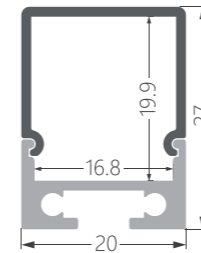

■ Silver ■ Black □ White

PC diffused cover

K30