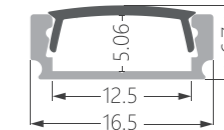

■ Silver ■ Black □ White

PC diffused cover

New

PMMA opal matte cover
PMMA semi-clear cover
PMMA clear cover
PC diffused cover
PC black cover

K93

K92

PC diffused cover

New

PC diffused cover

New

K95

K94

PC diffused cover

New

PC diffused cover

New

K97

K96

PC diffused cover

New

PC diffused cover

New

K116

K98

■ Silver ■ Black □ White

PC diffused cover

New

K145

PMMA opal matte cover
PMMA semi-clear cover
PMMA clear cover
PC diffused cover
PC black cover

KL1

PMMA opal matte cover
PMMA semi-clear cover
PMMA clear cover
PC diffused cover
PC black cover

KL2

PMMA opal matte cover
PMMA semi-clear cover
PMMA clear cover
PC diffused cover
PC black cover

KL3

PC diffused cover

KL5

PC diffused cover

PC diffused cover

KL6

PC diffused cover