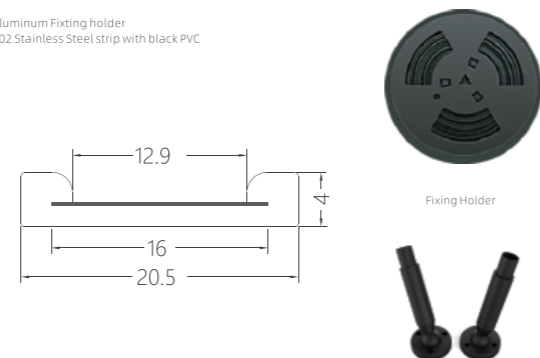

SK1

Aluminum Fixing holder
202 Stainless Steel strip with black PVC

SK2

■ Silver ■ Black □ White

Standard size for diameter D: 600mm/900mm/1270mm/1800mm
The diameter of the arc track can be customized as required