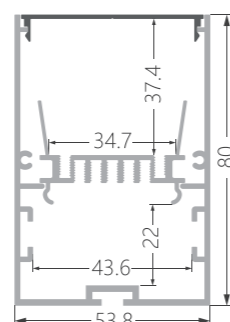

PC diffused cover
Lens

KN60