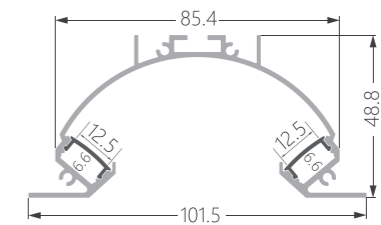

■ Silver ■ Black □ White

PC diffused cover

New

PC diffused cover

K62

K65

PC diffused cover

PC diffused cover

K79

K80

PMMA opal matte cover
PMMA semi-clear cover
PMMA clear cover
PC diffused cover
PC black cover

PMMA opal matte cover
PMMA semi-clear cover
PMMA clear cover
PC diffused cover
PC black cover

K85

K85-1

■ Silver ■ Black □ White

PMMA opal matte cover
PMMA semi-clear cover
PMMA clear cover
PC diffused cover
PC black cover

PMMA opal matte cover
PMMA semi-clear cover
PMMA clear cover
PC diffused cover
PC black cover

K86

K87

K88

PMMA opal matte cover
PMMA semi-clear cover
PMMA clear cover
PC diffused cover
PC black cover

K89

PC diffused cover

PC diffused cover

K90

K91