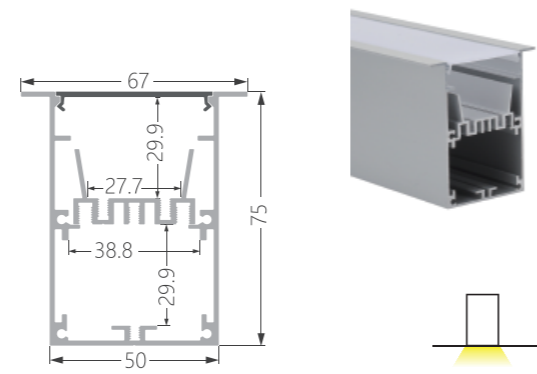

PC diffused cover

KN45