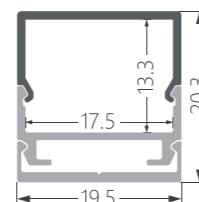

PC diffused cover