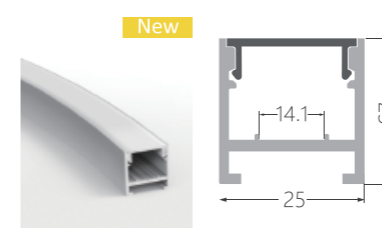

PC diffused cover

KR2