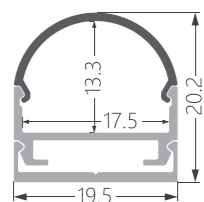

PC diffused cover