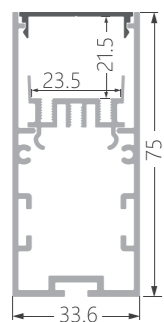

■ Silver ■ Black □ White

PC diffused cover
Lens

KN59