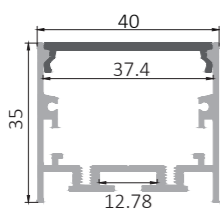

■ Silver ■ Black □ White

PC diffused cover

New

PMMA opal matte cover
PMMA semi-clear cover
PMMA clear cover
PC diffused cover
PC black cover

K93

K92

PC diffused cover

New

PC diffused cover

New

K95

K94

PC diffused cover

New

PC diffused cover

New

K97

K96

PC diffused cover

New

PC diffused cover

New

K116

K98

■ Silver ■ Black □ White

PC diffused cover

New

K145

PMMA opal matte cover
PMMA semi-clear cover
PMMA clear cover
PC diffused cover
PC black cover

KL1

PMMA opal matte cover
PMMA semi-clear cover
PMMA clear cover
PC diffused cover
PC black cover

KL2

PMMA opal matte cover
PMMA semi-clear cover
PMMA clear cover
PC diffused cover
PC black cover

KL3

PC diffused cover

KL5

PC diffused cover

PC diffused cover

KL6

PC diffused cover