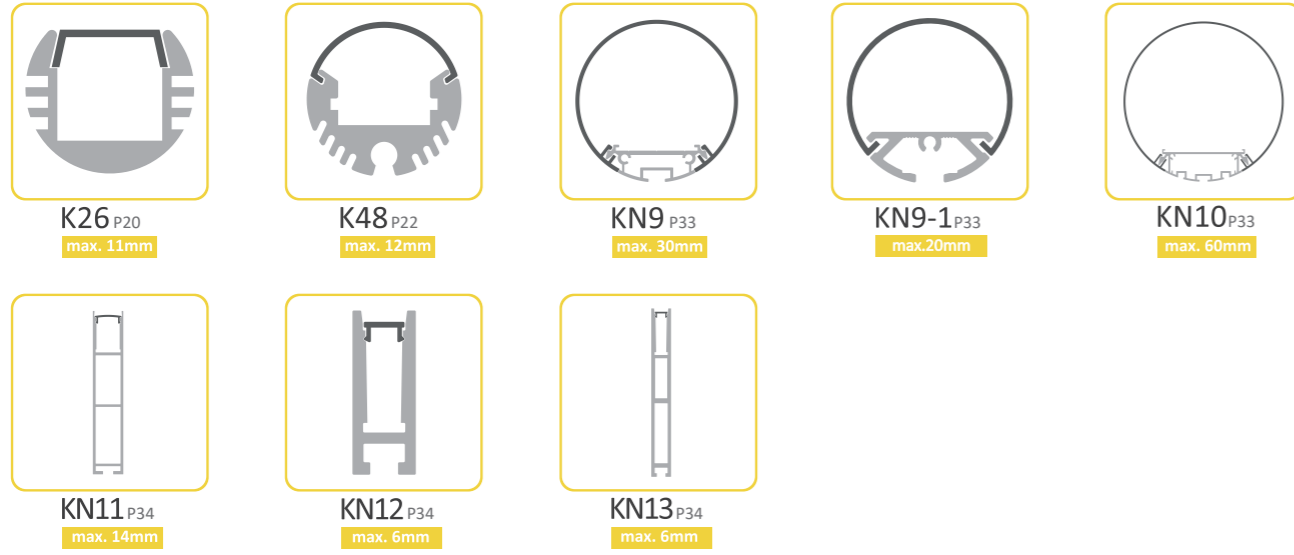

KA28 P31
max. 10mm

KA28 P31
max. 10mm

KA36 P32
max. 24mm

REGULAR PROFILE

CORNER PROFILE

PLASTER-IN PROFILE

WALL/FLOOR/STEP PROFILE

K4 P15
max. 13mm