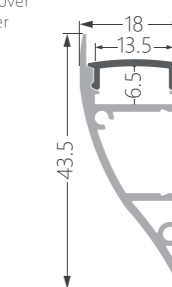

K58

PMMA opal matte cover
PMMA semi-clear cover
PMMA clear cover
PC diffused cover
PC black cover