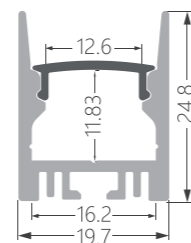

K53

PMMA opal matte cover
PMMA semi-clear cover
PMMA clear cover
PC diffused cover
PC black cover