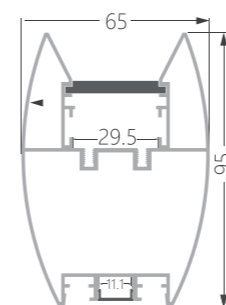

■ Silver ■ Black □ White

PC diffused cover
Lens

New