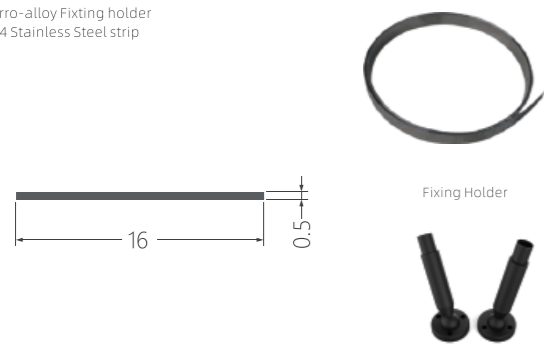

SK1

Aluminum Fixing holder
202 Stainless Steel strip with black PVC

SK2

■ Silver ■ Black □ White

Standard size for diameter D: 600mm/900mm/1270mm/1800mm
The diameter of the arc track can be customized as required