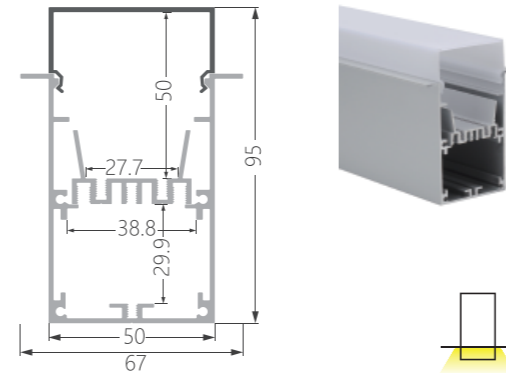

■ Silver ■ Black □ White

PC diffused cover