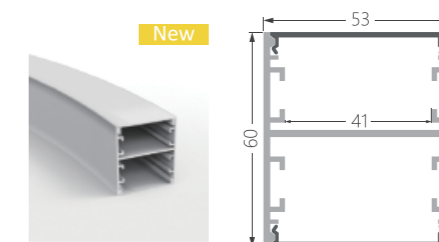

PC diffused cover

KR3