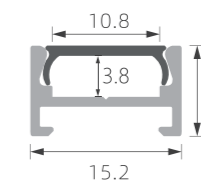

PC diffused cover