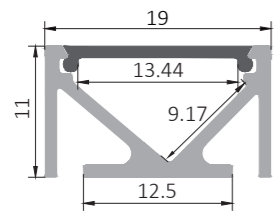

■ Silver ■ Black □ White

PC diffused cover

New

PC diffused cover