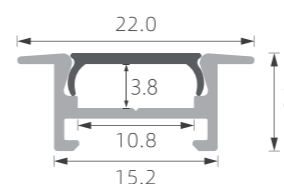

magnet

KM11

PC diffused cover