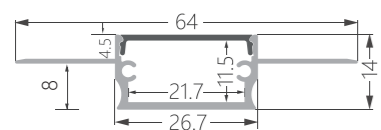

PMMA opal matte cover
PMMA semi-clear cover
PMMA clear cover
PC diffused cover
PC black cover

K8