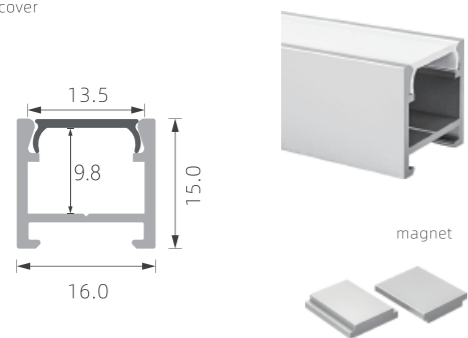

■ Silver ■ Black □ White

PC diffused cover

KM14