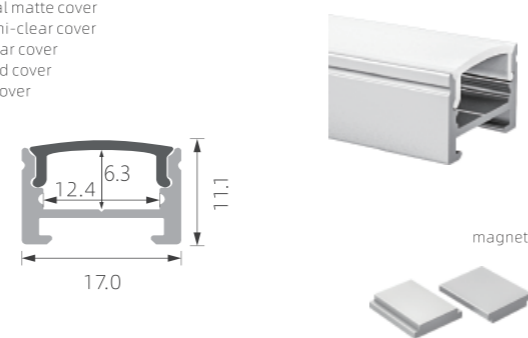

PMMA opal matte cover
PMMA semi-clear cover
PMMA clear cover
PC diffused cover
PC black cover

KM15

PMMA opal matte cover
PMMA semi-clear cover
PMMA clear cover
PC diffused cover
PC black cover