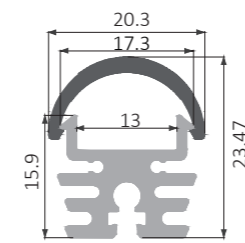

K50

PC diffused cover