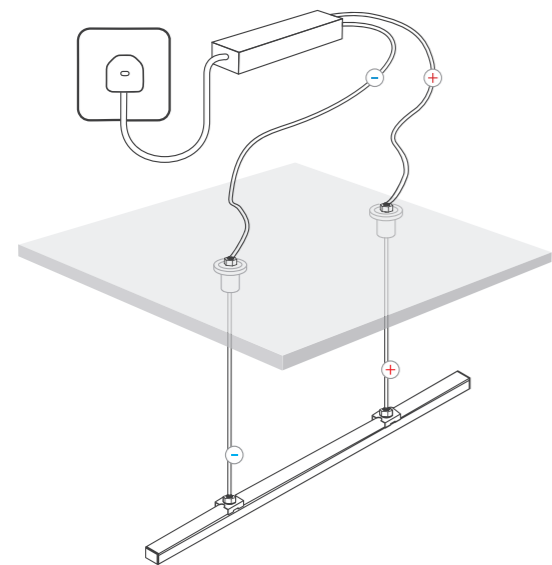

ACCESSORIES

MOUNTING SYSTEM

Heads

Arms

300mm-1200mm

Can be cut to any length
Cable: 3X0.75mm²

■ Silver

500mm-1200mm

Telescopic length

Cable: 3X0.75mm²

■ Black □ White

Fastener

Safe and durable suspension of extrusions

The basic function of fasteners is allowing safe suspension of LED lighting fixtures.

Moreover, their structure allows for connecting power supply in a manner

allowing for elimination of additional and unaesthetic cables.