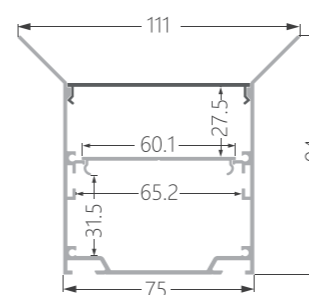

PC diffused cover

KN65