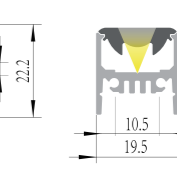

■ Silver ■ Black □ White

PC diffused cover

PC diffused cover

PC diffused cover

PC diffused cover

PC diffused cover

PC diffused cover

PC diffused cover

PC diffused cover

■ Silver ■ Black □ White

PC diffused cover

PC diffused cover

KA21

PC diffused cover

PMMA semi-clear cover
PMMA clear cover
PC diffused cover

10°

30°

60°

90°

PMMA cover

KA28-30°